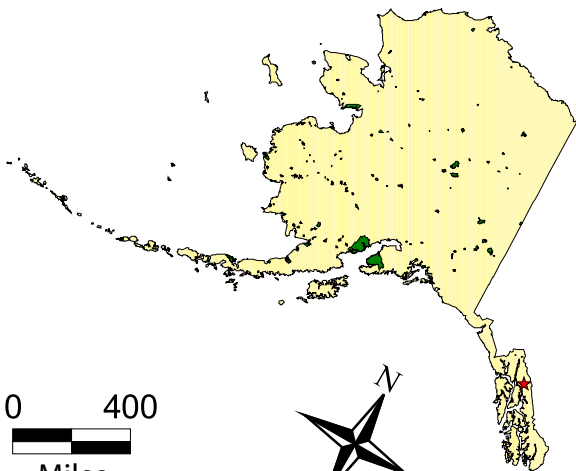

Tribal Areas in the WRAP Region

0 400
Miles

- ★ State Capitals
- ▣ Class-I Tribal Areas
- ▣ Reservations & Alaskan Villages
- ▣ States

Western Regional Air Partnership

0 100 200 300
Miles