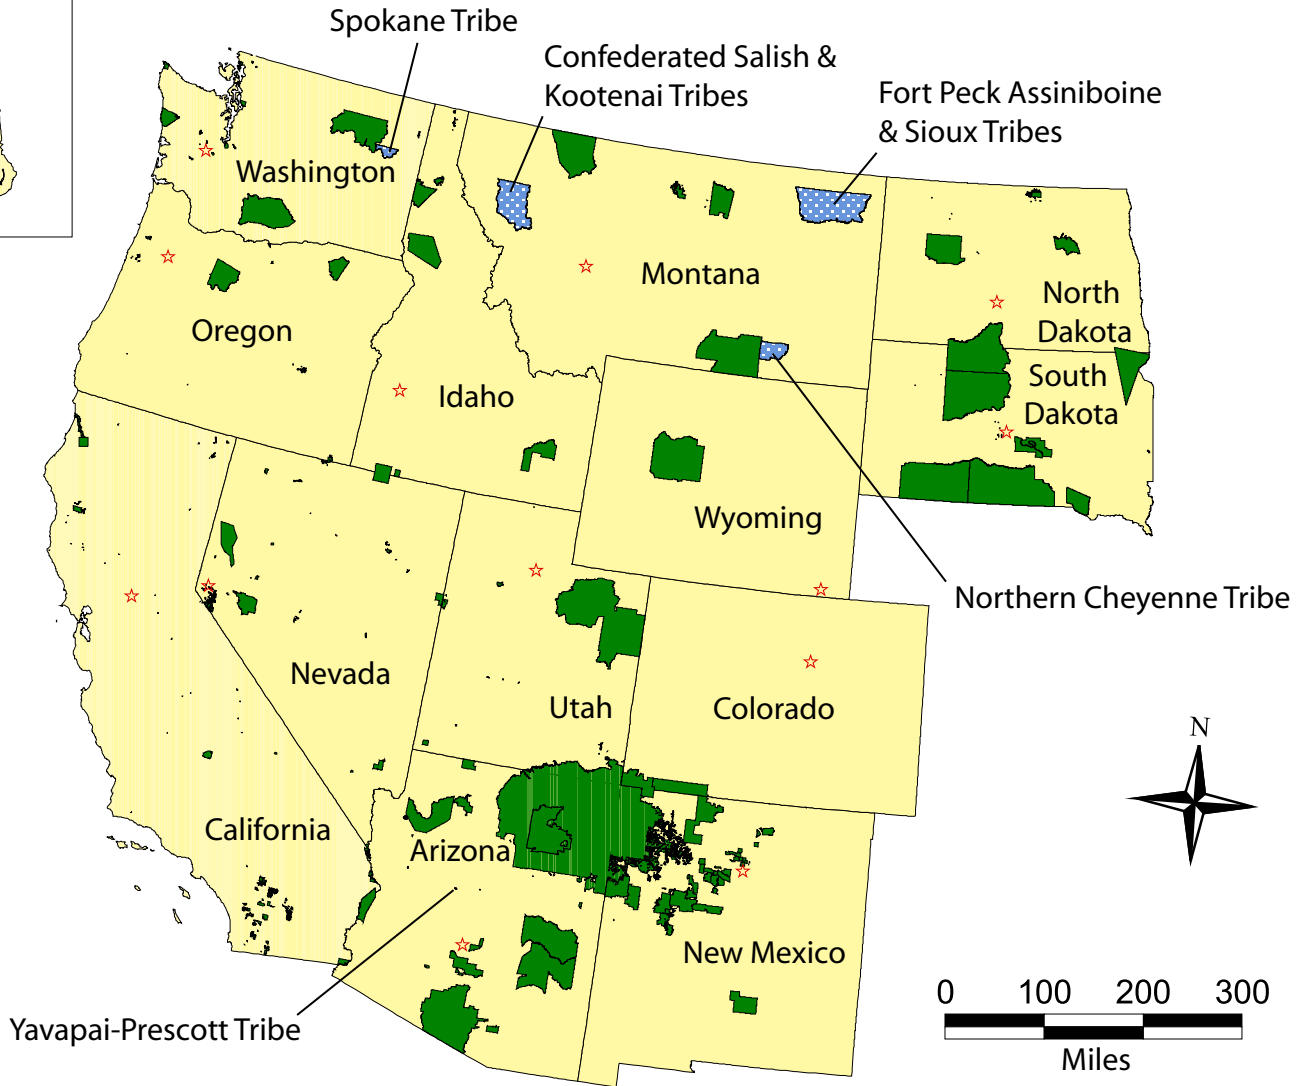

Tribal Areas in the WRAP Region

0 400
Miles

- ★ State Capitals
- ▣ Class-I Tribal Areas
- ▣ Reservations & Alaskan Villages
- ▣ States

Western Regional Air Partnership

0 100 200 300
Miles